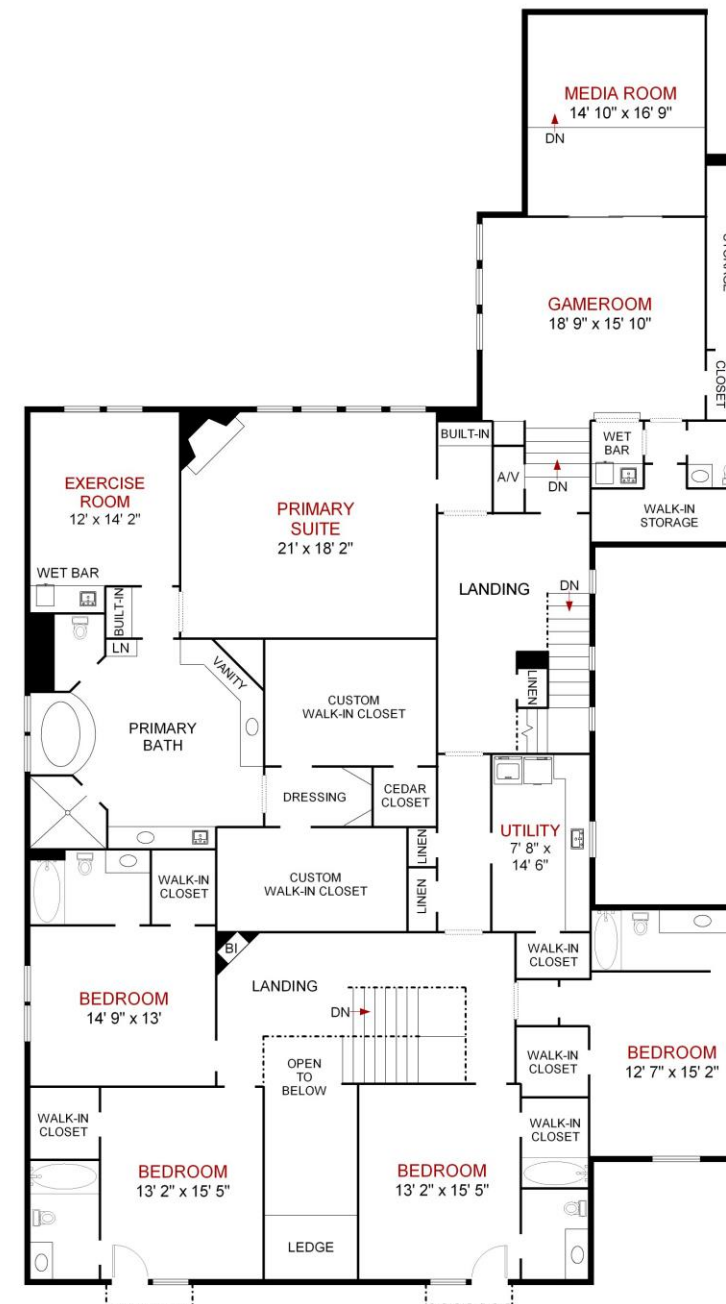

# 4011 University Avenue University Park, TX 75205

FIRST FLOOR

SECOND FLOOR

⚠ floor plan is a general depiction of the layout of the rooms. It is only approximate and is not an exact measurement of the size of the house or the rooms shown in the plan.