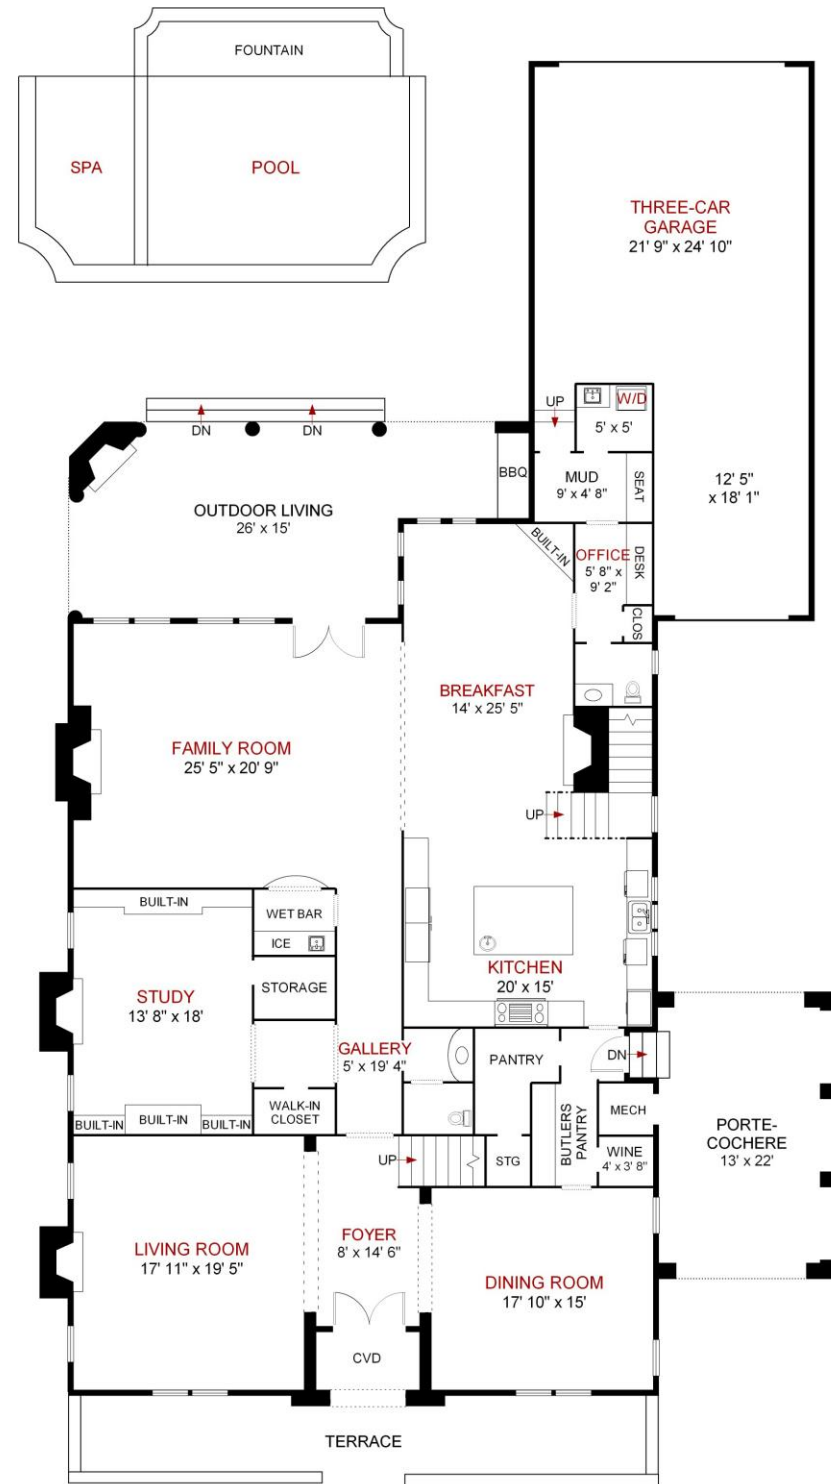

# 4011 University Avenue University Park, TX 75205

FIRST FLOOR

SECOND FLOOR

⚠ floor plan is a general depiction of the layout of the rooms. It is only approximate and is not an exact measurement of the size of the house or the rooms shown in the plan.